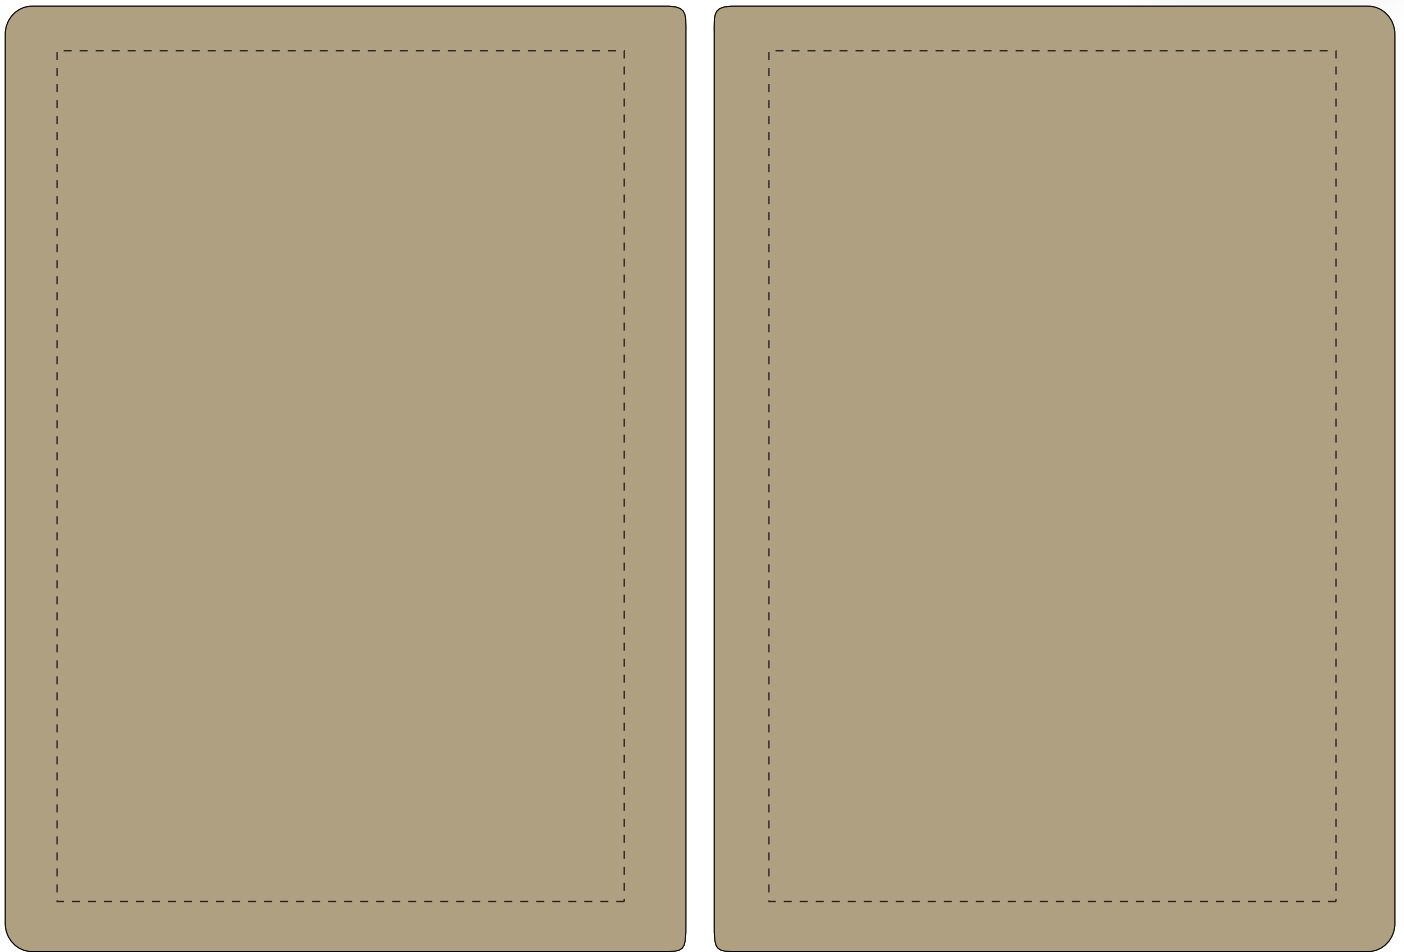

Your Ref:	Quantity:	Product Code: QS0018
Our Ref:	Version: 1	Product Colour:

PRINTING CONCERNS:**PRODUCT INFO: DUE TO THE NATURE OF THE PRODUCT THE PRINT POSITION MAY VARY BY 2 - 3 MM**

We stock this item in the following colours

PANTONE REFERENCE(S)

- Colour 1
- Colour 1
- Colour 1
- Colour 1

Product Image for visualisation
- colours may vary

ARTWORK SCALE 50%

- CENTRED TO PRINT AREA
- CENTRED TO NOTEBOOK

The dashed line is to demonstrate print area and will not appear on your printed item**PLEASE NOTE:**

To proceed, please approve visual via the online system.

ARTWORK SCALE 100%
Max print area: 150mm x 225mm

ARTWORK SCALE 100%
Max print area: 150mm x 225mm